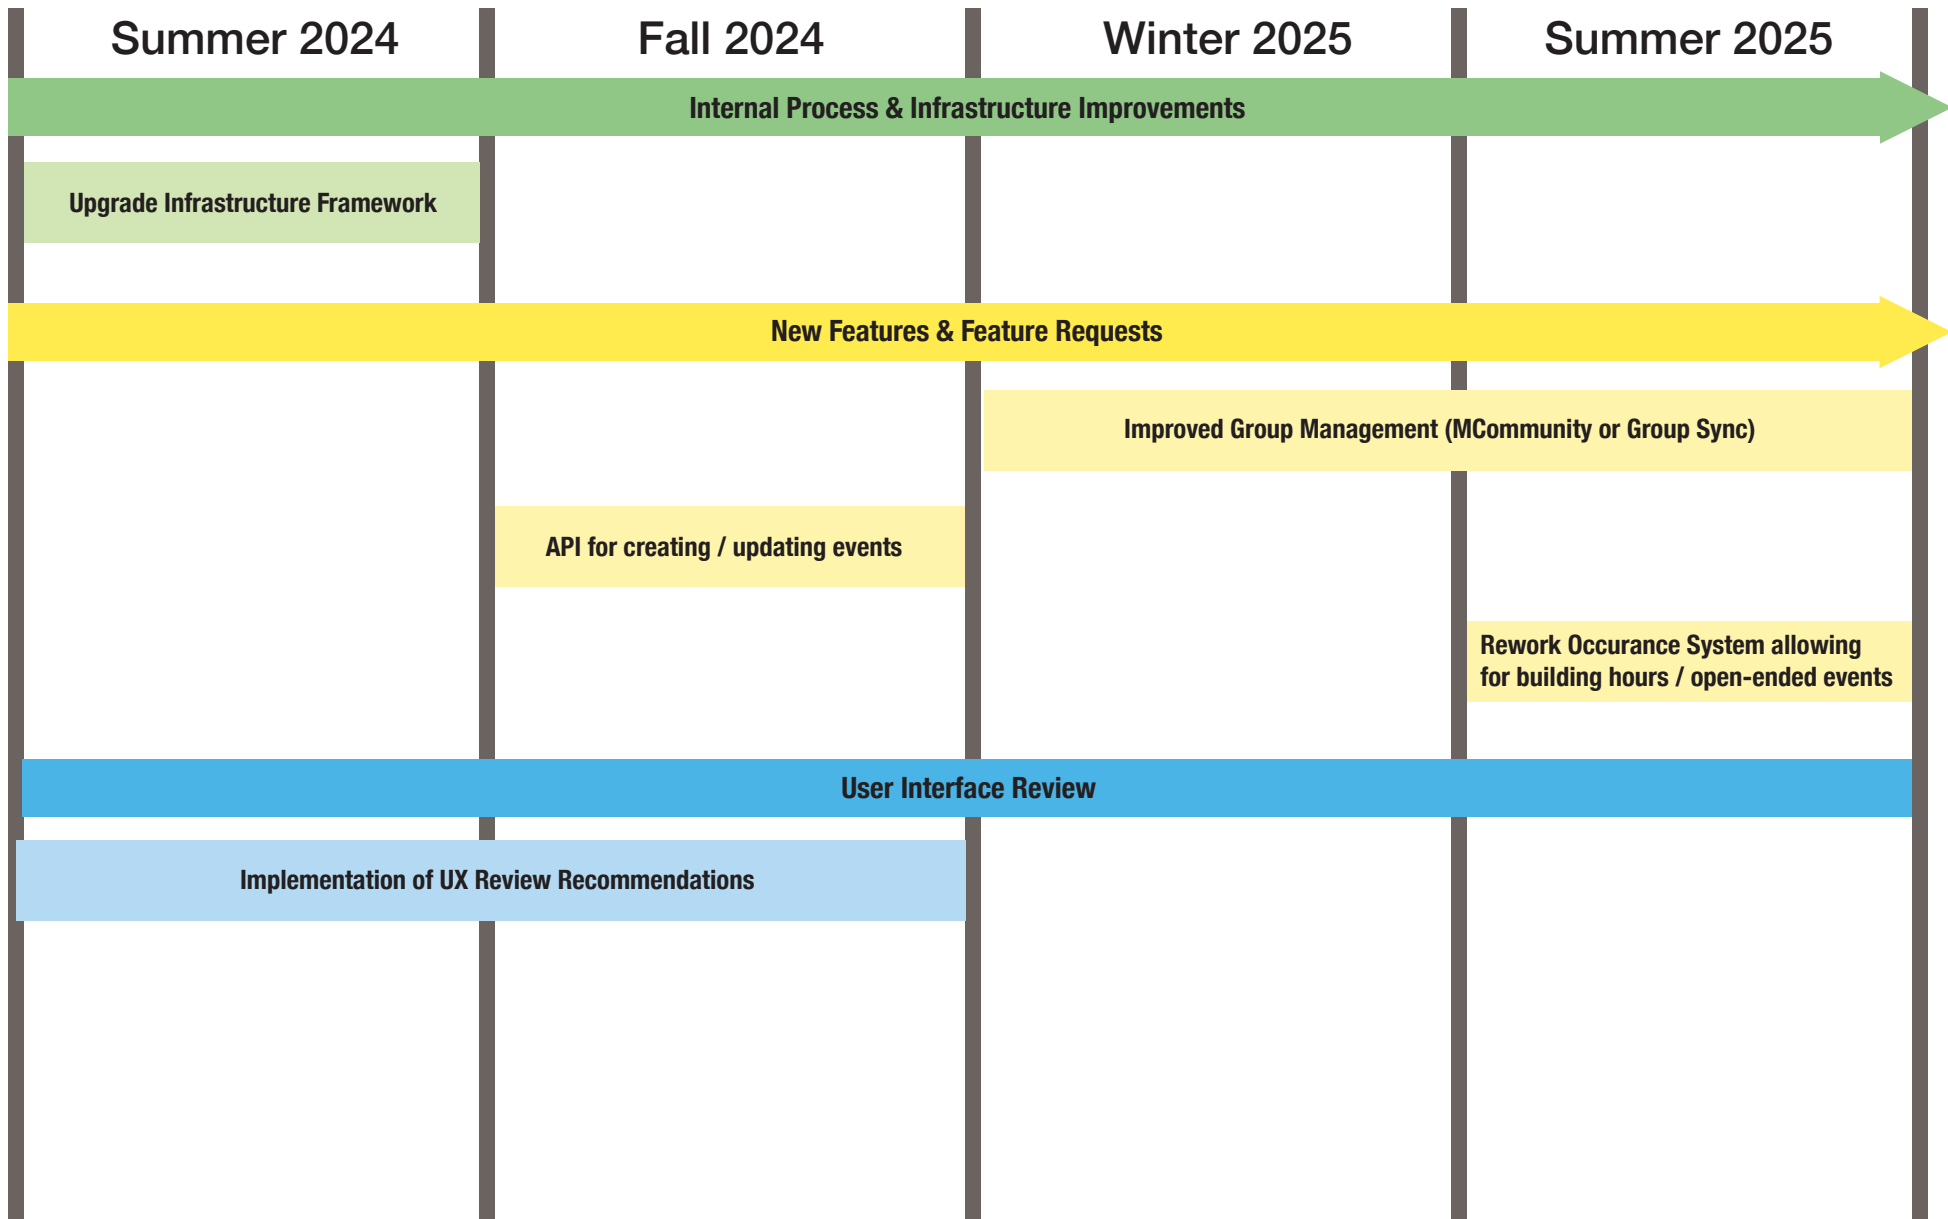

HAPPENING @ MICHIGAN

THE UNIVERSITY OF MICHIGAN EVENTS CALENDAR

Application Summary

Happening @ Michigan is the most comprehensive events calendar at the University of Michigan. Built as a custom application by Technology Solutions and sponsored by Campus Information, the current version of **Happening** launched in July of 2014. Since launch, website traffic has grown exponentially every year from a peak of 100,000 views in September of 2014 to over 11 million total views to date. In the 2023-2024 academic year, nearly 10,500 events were published through this application.

M | STUDENT LIFE
TECHNOLOGY SOLUTIONS

techsolutions.studentlife.umich.edu

events.umich.edu/features for a full features list

100,000+

Events since 2014 launch

Over 11M

Website views to date

100,000+

Average pageviews per month

Over 3,000

Unique Groups

Highlighted Use Cases

- Student Life
- The College of Literature Science and the Arts
- The School of Music, Theater and Dance
- Rackham Graduate School
- Michigan Medicine - Gift of Arts
- Maize Pages

Integration with the University of Michigan App

Happening @ Michigan Roadmap

* Times noted are estimates and subject to change.