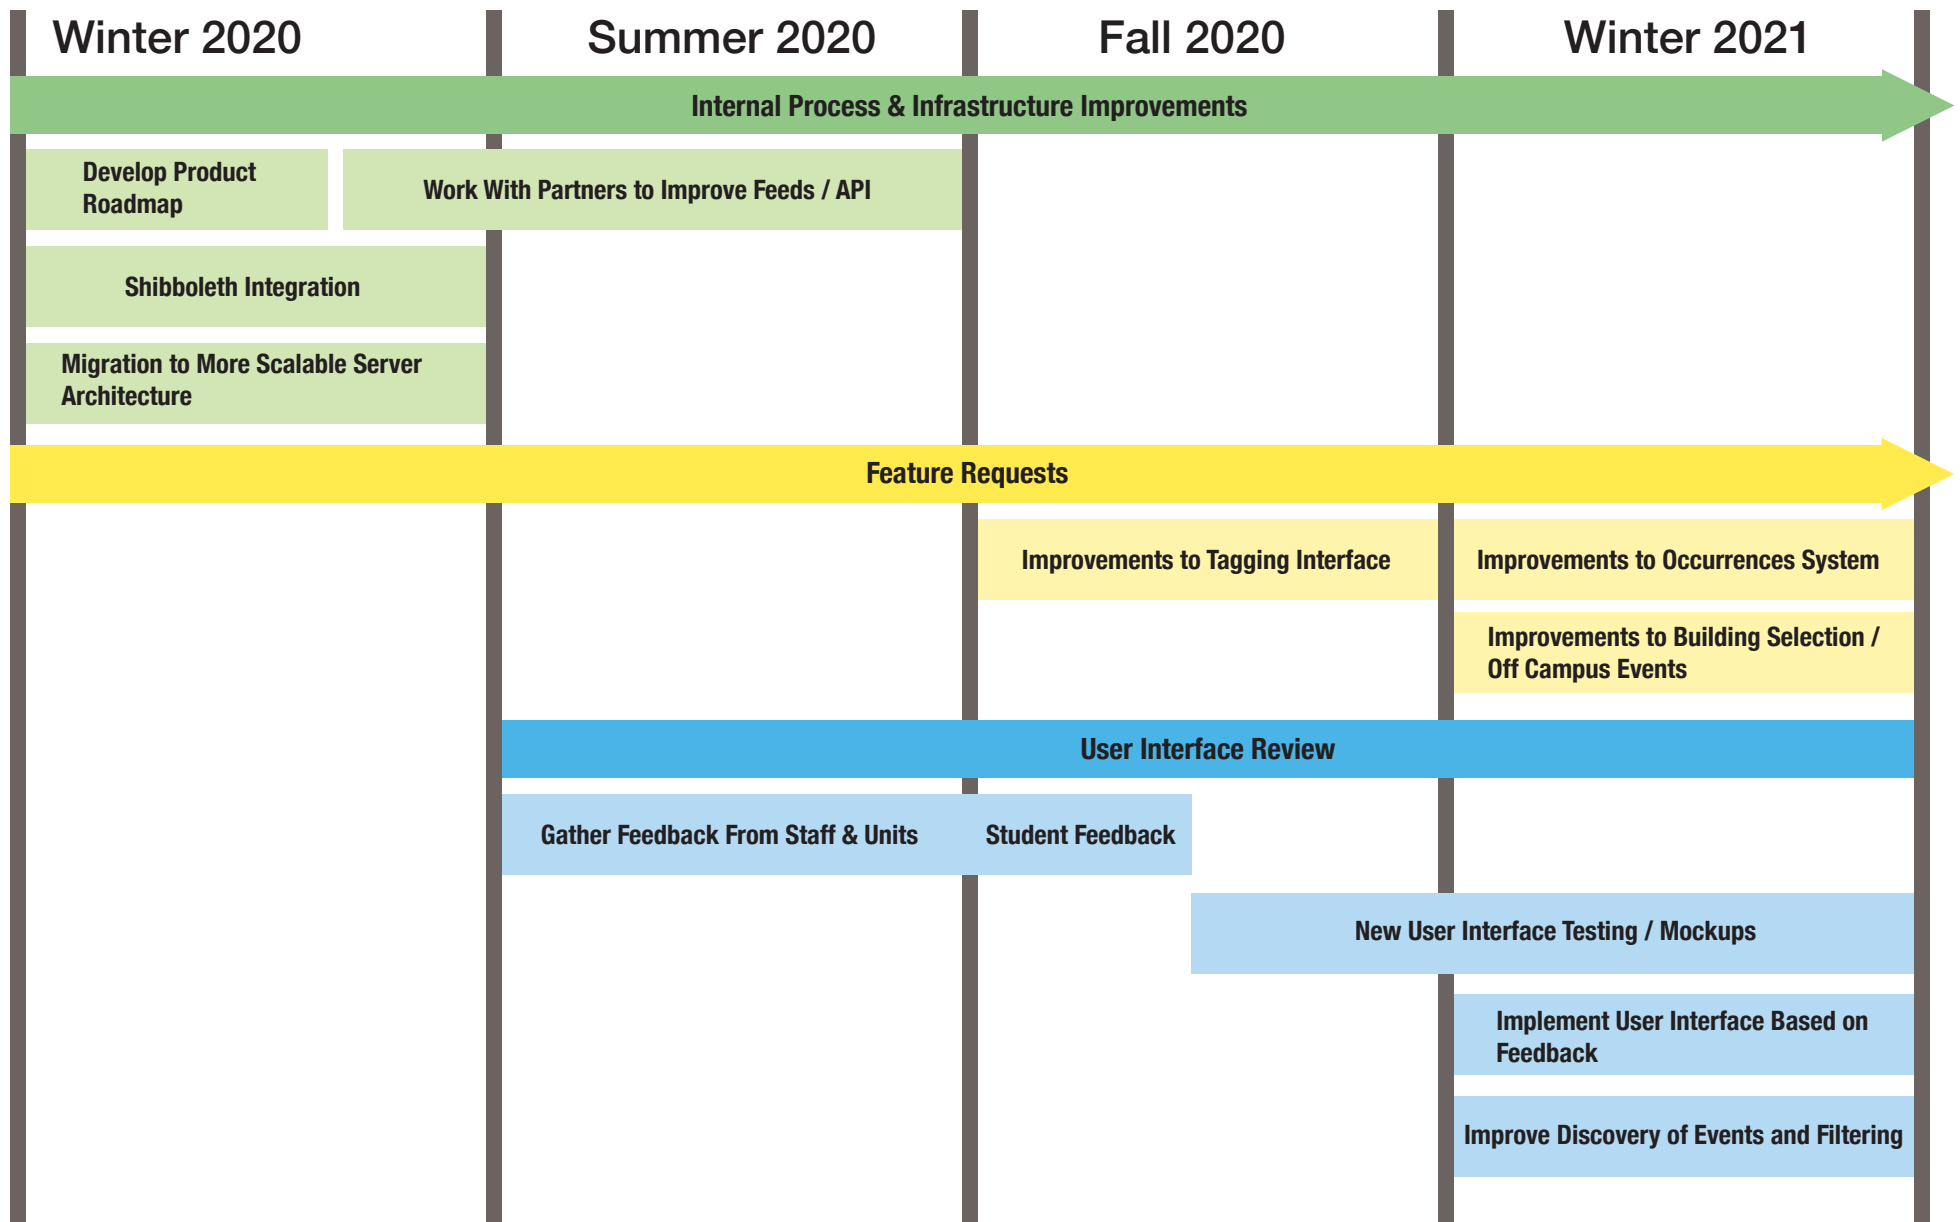

HAPPENING @ MICHIGAN

THE UNIVERSITY OF MICHIGAN EVENTS CALENDAR

Application Summary

Happening @ Michigan is the most comprehensive events calendar at the University of Michigan. Built as a custom application by Technology Solutions and sponsored by Campus Information, the current version of **Happening** launched in July of 2014. Since launch, website traffic has doubled from a peak of 100,000 views in September of 2014 to over 200,000 in September of 2019. In the 2018-2019 academic year nearly 9,000 events were published through this application.

 **STUDENT LIFE
TECHNOLOGY SOLUTIONS**

techsolutions.studentlife.umich.edu

events.umich.edu/features for a full features list

45,000+

Events since 2014 launch

Over 7M

Website views to date

119,000

Integration with the University of Michigan App

Happening @ Michigan Roadmap

* Times noted are estimates and subject to change.