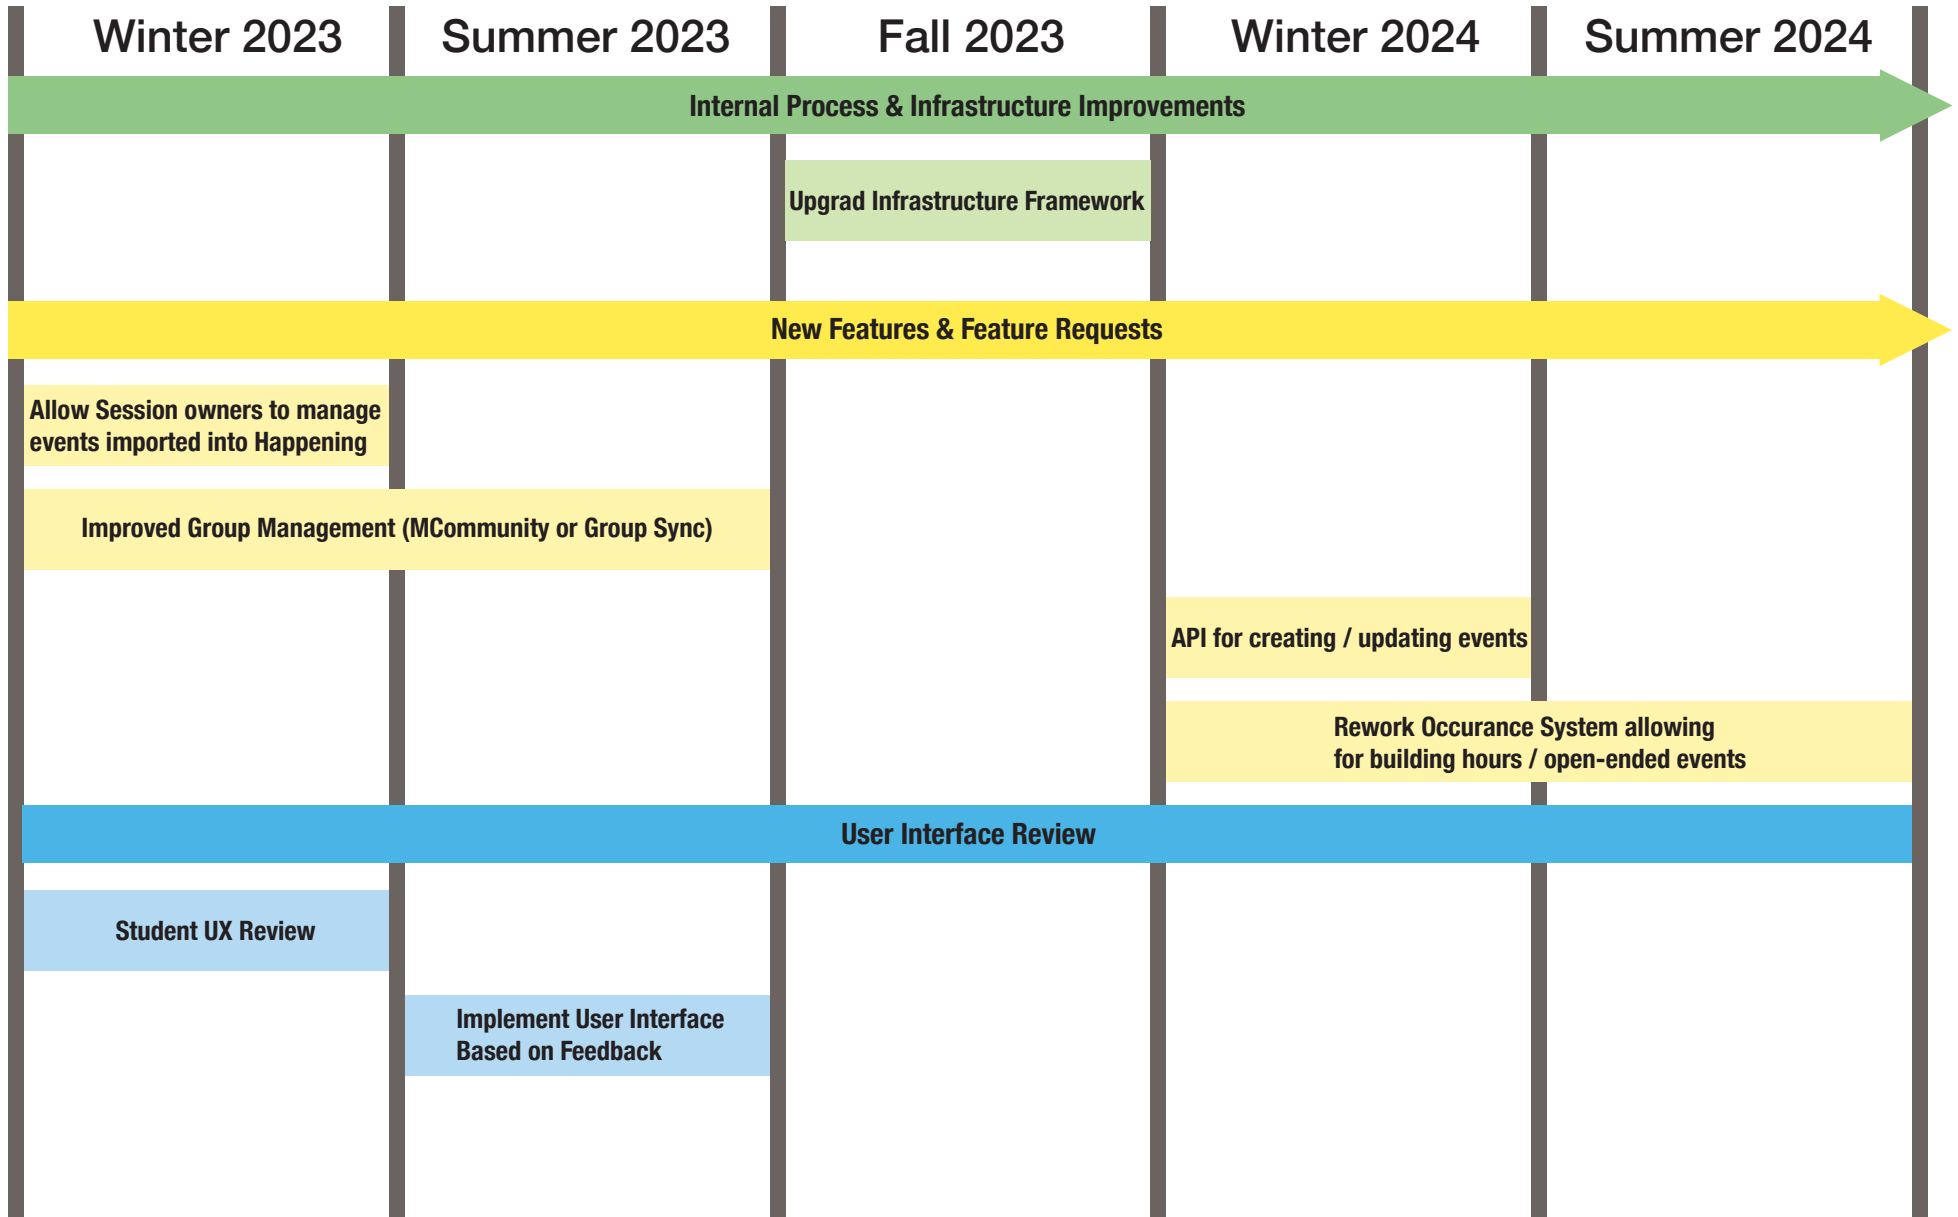

HAPPENING @ MICHIGAN

THE UNIVERSITY OF MICHIGAN EVENTS CALENDAR

Application Summary

Happening @ Michigan is the most comprehensive events calendar at the University of Michigan. Built as a custom application by Technology Solutions and sponsored by Campus Information, the current version of **Happening** launched in July of 2014. Since launch, website traffic has doubled from a peak of 100,000 views in September of 2014 to over 200,000 in September of 2019. In the 2019-2020 academic year, nearly 9,000 events were published through this application.

Happening @ Michigan powers many departmental calendar feeds on their respective websites, both inside and outside of Student Life becoming a valuable resource across the university as a whole. Additionally, featured events can be promoted on **Happening @ Michigan** and displayed in the University of Michigan Gateway events feed, in the Michigan Mobile App, and the University Record.

 | STUDENT LIFE
TECHNOLOGY SOLUTIONS

techsolutions.studentlife.umich.edu

events.umich.edu/features for a full features list

70,000+

Events since 2014 launch

Over 11M

Website views to date

100,000

Integration with the University of Michigan App

Happening @ Michigan Roadmap

* Times noted are estimates and subject to change.